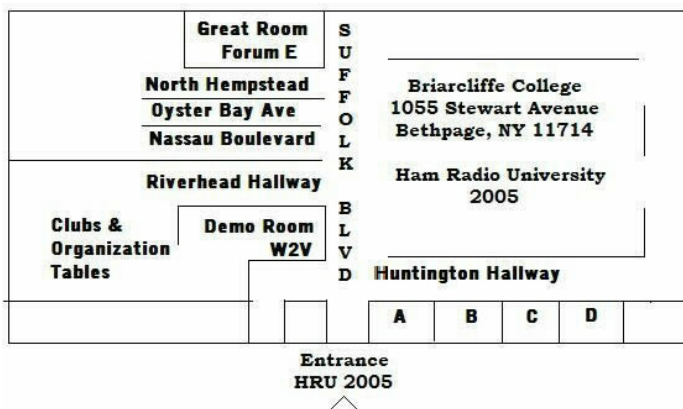

### HRU 2005 Forums Room C

Forum and Description	Moderator	Time
<b>Transmitter Hunting</b> The art and science of locating hidden transmitters	<b>Larry Berger WA2SUH</b>	<b>9:00 - 9:50</b>
<b>Soldering</b> "How-to" solder - a hands-on soldering workshop	<b>Joe Mielko N2IMF</b>	<b>10:00-10:50</b>
<b>ARES</b> Amateur Radio Emergency Service forum	<b>Tom Carrubba KA2D</b>	<b>11:00-11:50</b>
<b>Radio Go Kits</b> Assembling, building and using a radio Go-Kit	<b>Jeff Schneller N2HPO</b>	<b>1:30 - 2:20</b>
<b>Winlink 2000</b> Communication using Winlink 2000	<b>Charles Alfano WA2GUG</b>	<b>2:30 - 3:20</b>

#### HRU / Briarcliffe College Room Assignments

Forum rooms A, B, C & D are in HUNTINGTON hall  
Forum room E is the Great Room in North Hempstead hall