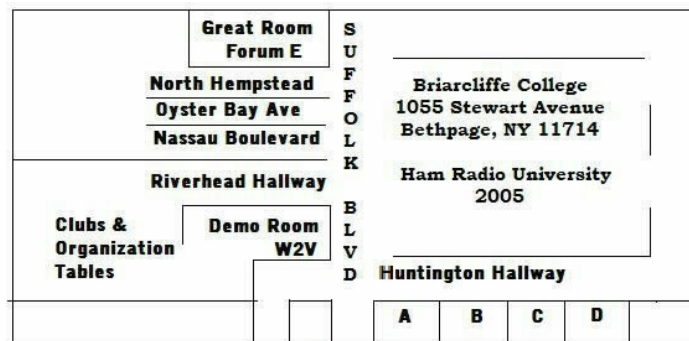

HRU Forums 2:30 - 3:20 pm

Forum and Description	Moderator	Forum Room
SATERN & Go-Boxes	Jeff Schneller N2HPO	B
Salvation Army Team Emergency Radio Network		
Magloop Portable Antennas	Cliff Kalfaian N2GYI	C
Building and using magnetic loop portable antennas		
Ground for the Ham Station	Don Kane WB2BEZ	D
Grounding for electrical safety and lightning protection		
Contest DX'peditioning	George Tranos N2GA Diane Ortiz K2DO	E
The Why and How-to of Contesting from DX locations		

HRU Forums 11:00-11:50am

Forum and Description	Moderator	Forum Room
Wireless History	Connie Currie	A
Friends of Long Island Wireless		
ARES	Mike Lisenco N2YBB	B
Amateur Radio Emergency Service forum (from 10:30)		
VHF Propagation	Ken Neubeck WB2AMU	C
Understanding and utilizing VHF propagation modes		
Evolution of Freq Control	Bob Wexelbaum W2ILP	D
From crystal control to direct digital synthesis		
DX Forum	Pat Masterson KE2LJ	E
Tips and techniques of the best operators to work DX stations		

HRU Forums 3:30 - 4:20 pm

Forum and Description	Moderator	Forum Room
VE Session	VE Team	A
Volunteer Exam Session-all levels of Amateur Radio testing		

Keynote Speaker 12 noon

Forum and Description	Moderator	Forum Room
Keynote Speaker	Frank Fallon N2FF	E
Frank Fallon N2FF is the ARRL Hudson Division Director.		
One of only 15 directors, Frank has been on the board now for over 10 years and serves on the ARRL Executive Committee		
Frank will discuss the new band plans, BPL and other subjects		

HRU / Briarcliffe College Room Assignments

Forum rooms A, B, C & D are in HUNTINGTON hall
Forum room E is the Great Room in North Hempstead hall

Visit the Ham Radio University Webpage at <http://www.HamRadioUniversity.org>

We wish to thank the Media services and Reproduction Department at BAE Systems for printing this flyer