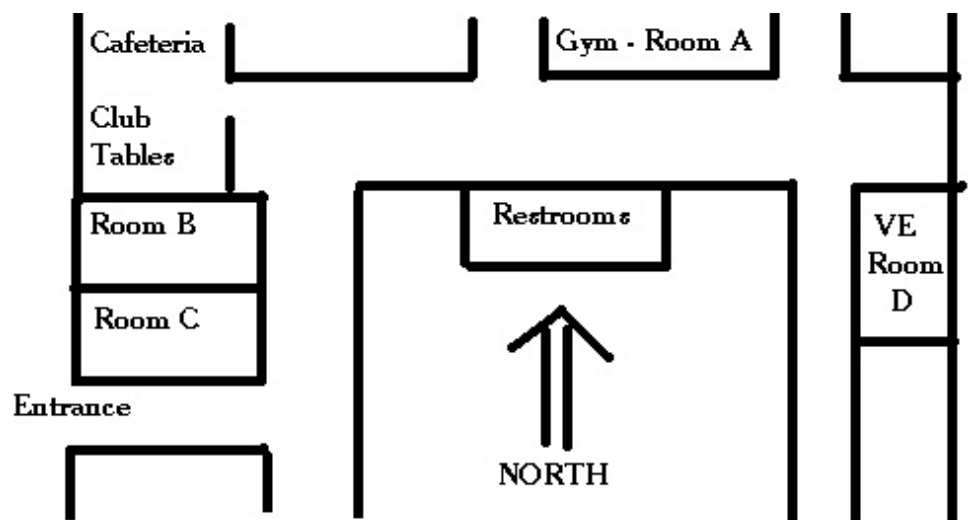

HRU 2000 Forum Schedule - January 23, 2000

| Session / Room# | Time | Name | Description | Moderator |
|-----------------|---------------|------------------|---|--|
| 1A | 10:00 - 10:45 | Restructuring | Amateur Radio License Restructuring and how it may affect you | George Tranos N2GA |
| 1B | 10:00 - 10:45 | Packet | Packet Radio today including the new FLEXNET | John Papson WB2CIK Bob Anderson K2BJG |
| 1C | 10:00 - 10:45 | SWR myths | Standing Wave Ratio myths and facts | Sid Wolin K2LJH |
| 2A | 10:50 - 11:35 | DXing | Learn about the correct method to snag that rare DX station | Marty Miller NN2C |
| 2B | 10:50 - 11:35 | APRS | Automatic Packet Reporting System, how it works and why to use it | John Blowsky KB2SCS |
| 2C | 10:50 - 11:35 | YL Forum | Issues affecting women in amateur radio | Diane Ortiz K2DO |
| 3A | 11:40 - 12:25 | Contesting | Getting Started in Amateur Radio Contesting | Mel Granick KS2G |
| 3B | 11:40 - 12:25 | Satellite | How to work amateur radio satellites | Ken Ernandes N2WWD/Bill Scheibel N2NFI |
| 3C | 11:40 - 12:25 | QRP | Low Power Communications fun | Norm Wesler K2YEW |
| 4A | 12:30 - 1:15 | Antenna | Antenna theory and practical uses | Mike Kozma WY2U |
| 4B | 12:30 - 1:15 | ARES | Amateur Radio Emergency Service, emergency communications | Tom Carrubba KA2D |
| 4C | 12:30 - 1:15 | Kit Building | Tips and Techniques on how to build your next radio | Neil Heft KC2KY |
| 5A | 1:20 - 2:05 | Tower Regs | How to go about erecting a radio tower, zoning regulations | Mike Anderson N2TX |
| 5B | 1:20 - 2:05 | QCWA | Quarter Century Wireless Association for hams of 25 years or more | Herman Milatz W2TLC |
| 5C | 1:20 - 2:05 | Purchasing Equip | Guide to purchasing amateur radio equipment | Phil Lewis N2MUN |
| 6D | 2:30 | VE Session | Amateur Radio Exams for all licenses | GSBARC VE Team |